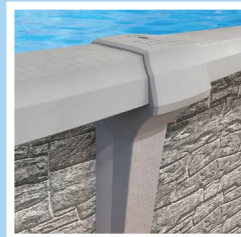

DESIGNED

For the Canadian Climate

SALT SYSTEMS

COMPATIBLE

MIRAGE | RESIN

Wall	52"
Top Seat	7" Resin
Vertical Post	6" Resin
Rail	1" Vinyl-Tech
Colour	Stone Grey

- 15' (4.57m) Ø
- 18' (5.49m) Ø
- 21' (6.40m) Ø
- 24' (7.32m) Ø
- 27' (8.23m) Ø

MIRAGE | RESIN

BRING THE DISTINCTIVE BEAUTY OF STONE INTO YOUR YARD FOR A NATURAL, CLASSIC LOOK.

Vertical Post

State of art injection moulded vertical post for superior strength and stability.

Top Seat

Reinforced resin top seat and resin joint for durability and UV protection.